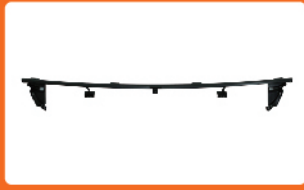

36-6901

HN

GOOD GO ITEM NO.	DESCRIPTION	YEAR	PART NO	PARTS LINK	CAPA	MEASURE	REMARK
36-9910-OSH	HN GENESIS SEDAN FR BUMPER W/O PARK ASSIST SYSTEM (PRIMED-BLACK)	09-11	86511-3M001	HY1000177			
36-9910-WSH	HN GENESIS SEDAN FR BUMPER W/PARK ASSIST SYSTEM (PRIMED-BLACK)	09-11	86510-3M022	HY1000174 HY1000176			
36-9509	HN GENESIS SEDAN GRILLE (PRIMED-BLACK)	09-11	86351-3M110				
36-6501	HN GENESIS SEDAN MOULDING GRILLE CTR(CHROME)	09-11	86352-3M110				
36-9302	HN GENESIS MOULDING UPPER GRILLE(CHROME)	09-10	86355-3M500	HY1235102			
36-6901	HN GENESIS SEDAN BRACKET GRILLE(MAT-BLACK)	09-10	86353-3M000	HY1207102		5pcs/0.6	
36-7405L	HN GENESIS FR MOULDING BUMPER (PRIMED-BLACK) LH	09-13	86573-3M000	HY1046107		5pcs/6	
36-7405R	HN GENESIS FR MOULDING BUMPER (PRIMED-BLACK) RH	09-13	86574-3M000	HY1047107		5pcs/6	
36-7406L	HN GENESIS INSERT (CHROME) LH	09-10	86576-3M000	HY1046106		10pcs/0.3	
36-7406R	HN GENESIS INSERT (CHROME) RH	09-10	86575-3M000	HY1047106		10pcs/0.3	
36-9704	HN GENESIS SEDAN FR BUMPER GRILLE LOWER W/O ADAPTIVE CRUISE CONTROL(PRIMED-BLACK)	09-10	86561-3M000	HY1036117		5pcs/3.1