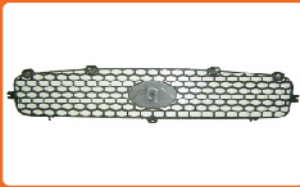

36-9905-WH

36-9504

36-9505

36-9701L

36-9701R

GOOD GO ITEM NO.	DESCRIPTION	YEAR	PART NO	PARTS LINK	CAPA	MEASURE	REMARK
36-9901	HN ATOS FR BUMPER W/F.L.H (PRIMED-BLACK)	01-03	86511-0600			1pcs/2.1	
36-9902	HN ATOS FR BUMPER W/O.F.L.H (PRIMED-BLACK)	01-03	86511-06010			1pcs/2.1	
36-9301CP	HN ATOS HOOD MOULDING (CHROMED-BLACK)	01-03	86211-06100			10pcs/0.8	
36-9503	HN ATOS GRILLE (PRIMED-BLACK)	01-03	86361-06530			5pcs/1.4	
36-8903L-LHD	HN ATOS HEAD LAMP (UNIT) (LHD) LH	01-03	92101-06000 92105-06000			6pcs/3.8	
36-8903R-LHD	HN ATOS HEAD LAMP (UNIT) (LHD) LRH	01-03	92102-06000 92106-06000			6pcs/3.8	
36-8903L-RHD	HN ATOS HEAD LAMP (UNIT) (RHD) LH	01-03	92101-02000			6pcs/3.8	
36-8903R-RHD	HN ATOS HEAD LAMP (UNIT) (RHD) RH	01-03	92102-02000			6pcs/3.8	
36-6102L	HN ATOS FOG LAMP ASSY LH	01-03	92201-02500			20pcs/2.6	
36-6102R	HN ATOS FOG LAMP ASSY RH	01-03	92202-02500			20pcs/2.6	
36-8101L	HN ATOS TAIL LAMP(UNIT) LH	01-03	92401-06000			10pcs/5.4	
36-8101R	HN ATOS TAIL LAMP(UNIT) RH	01-03	92402-06000			10pcs/5.4	
36-8501	HN ATOS RE BUMPER (PRIMED-BLACK)	01-03	86611-06100			1pcs/2	
36-8501-LHD	HN ATOS RE BUMPER FOG LAMPHOLE(LHD)(EURO) (PRIMED-BLACK)	01-05	86611-06110			1pcs/2	
36-8501-RHD	HN ATOS RE BUMPER FOG LAMPHOLE(RHD)(EURO) (PRIMED-BLACK)	01-05	86611-06050			1pcs/1.5	
36-9905-OH	HN ATOS FR BUMPER W/O.F.L.H (MAT-BLACK)	02-03	86511-05010			1pcs/2.5	
36-9905-WH	HN ATOS FR BUMPER W/F.L.H (PRIMED-BLACK)	02-03	86511-05000			1pcs/2.5	
36-9504	HN ATOS GRILLE (PRIMED-BLACK)	02-03	86361-05111G			5pcs/1.2	
36-9505	HN ATOS GRILLE INNER (MAT-BLACK)	02-03	86362-06000			10pcs/0.8	
36-9701L	HN ATOS LOWER GRILLE (MAT-BLACK) LH	02-03	86516-05000			40pcs/0.8	
36-9701R	HN ATOS LOWER GRILLE (MAT-BLACK) RH	02-03	86517-05000			40pcs/0.8	