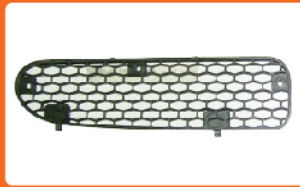

36-9905-WH

36-9504

36-9505

36-9701L

36-9701R

GOOD GO ITEM NO.	DESCRIPTION	YEAR	PART NO	PARTS LINK	CAPA	MEASURE	REMARK
36-9901	HN ATOS FR BUMPER W/F.L.H (PRIMED-BLACK)	01-03	86511-0600			1pcs/2.1	
36-9902	HN ATOS FR BUMPER W/O.F.L.H (PRIMED-BLACK)	01-03	86511-06010			1pcs/2.1	
36-9301CP	HN ATOS HOOD MOULDING (CHROMED-BLACK)	01-03	86211-06100			10pcs/0.8	
36-9503	HN ATOS GRILLE (PRIMED-BLACK)	01-03	86361-06530			5pcs/1.4	
36-8903L-LHD	HN ATOS HEAD LAMP (UNIT) (LHD) LH	01-03	92101-06000 92105-06000			6pcs/3.8	
36-8903R-LHD	HN ATOS HEAD LAMP (UNIT) (LHD) LRH	01-03	92102-06000 92106-06000			6pcs/3.8	
36-8903L-RHD	HN ATOS HEAD LAMP (UNIT) (RHD) LH	01-03	92101-02000			6pcs/3.8	
36-8903R-RHD	HN ATOS HEAD LAMP (UNIT) (RHD) RH	01-03	92102-02000			6pcs/3.8	
36-6102L	HN ATOS FOG LAMP ASSY LH	01-03	92201-02500			20pcs/2.6	
36-6102R	HN ATOS FOG LAMP ASSY RH	01-03	92202-02500			20pcs/2.6	
36-8101L	HN ATOS TAIL LAMP(UNIT) LH	01-03	92401-06000			10pcs/5.4	
36-8101R	HN ATOS TAIL LAMP(UNIT) RH	01-03	92402-06000			10pcs/5.4	
36-8501	HN ATOS RE BUMPER (PRIMED-BLACK)	01-03	86611-06100			1pcs/2	
36-8501-LHD	HN ATOS RE BUMPER FOG LAMPHOLE(LHD)(EURO) (PRIMED-BLACK)	01-05	86611-06110			1pcs/2	
36-8501-RHD	HN ATOS RE BUMPER FOG LAMPHOLE(RHD)(EURO) (PRIMED-BLACK)	01-05	86611-06050			1pcs/1.5	
36-9905-OH	HN ATOS FR BUMPER W/O.F.L.H (MAT-BLACK)	02-03	86511-05010			1pcs/2.5	
36-9905-WH	HN ATOS FR BUMPER W/F.L.H (PRIMED-BLACK)	02-03	86511-05000			1pcs/2.5	
36-9504	HN ATOS GRILLE (PRIMED-BLACK)	02-03	86361-05111G			5pcs/1.2	
36-9505	HN ATOS GRILLE INNER (MAT-BLACK)	02-03	86362-06000			10pcs/0.8	
36-9701L	HN ATOS LOWER GRILLE (MAT-BLACK) LH	02-03	86516-05000			40pcs/0.8	
36-9701R	HN ATOS LOWER GRILLE (MAT-BLACK) RH	02-03	86517-05000			40pcs/0.8	